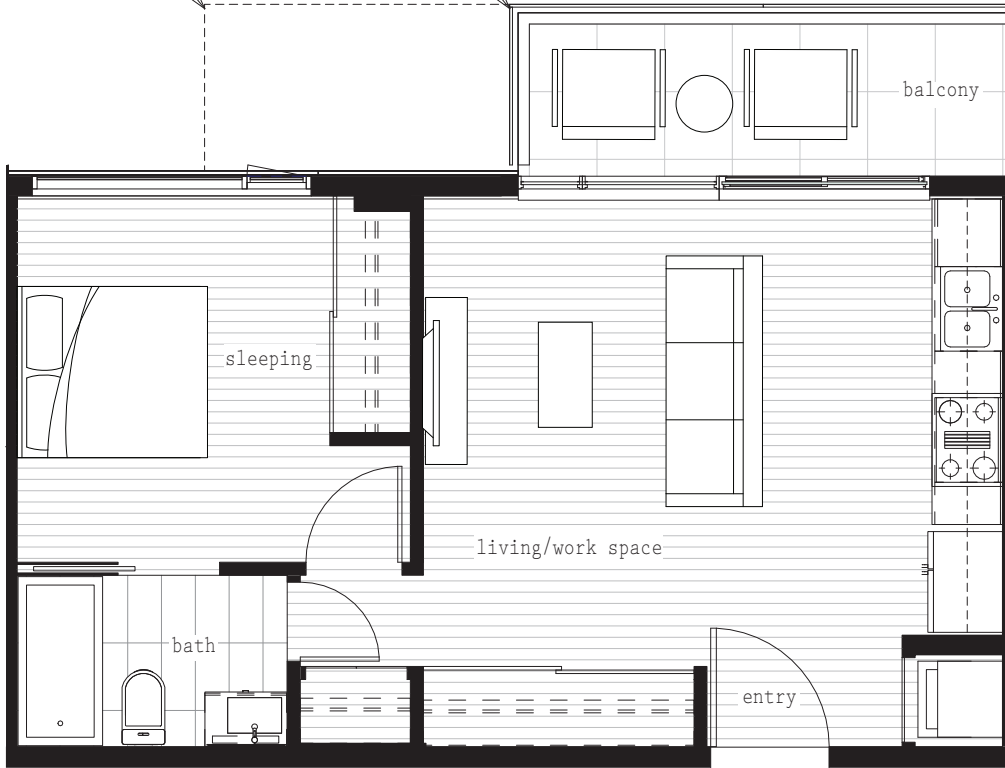

1 bedroom

interior: 512 sq. ft.
exterior: 63 sq. ft./104 sq. ft.

indicates extent of unit 107 exterior terrace

indicates extent of unit 106 exterior terrace

- 106 107
- 201 202
- 301 302
- 401 402
- 501 502