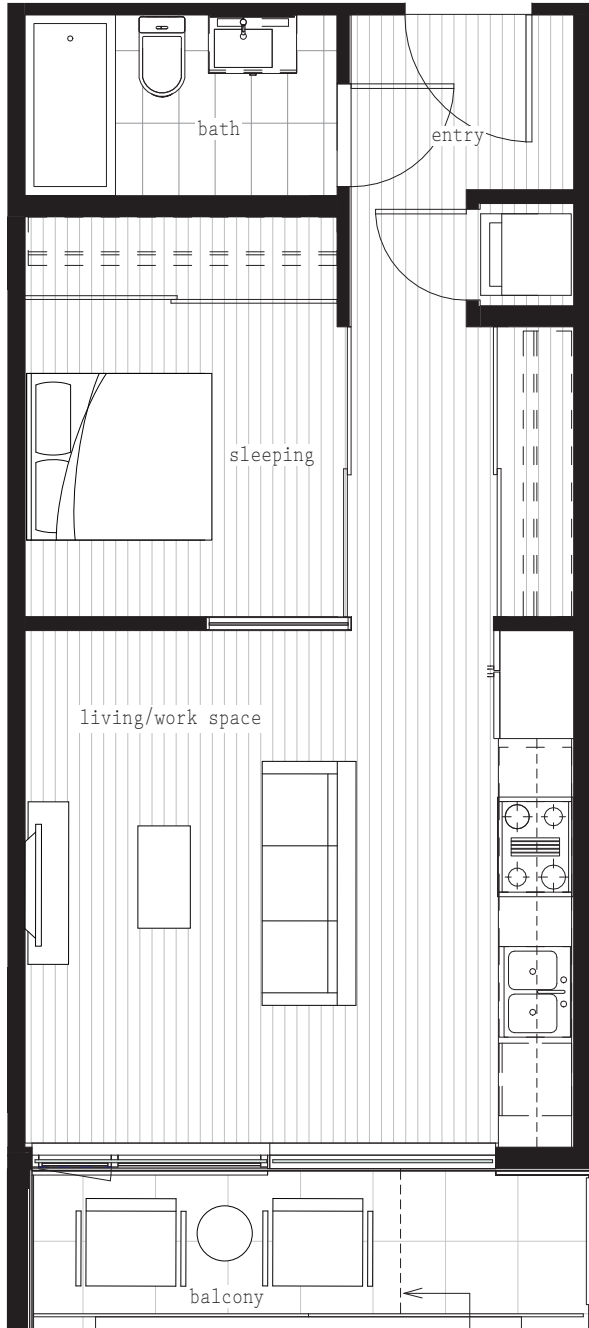

D

1 bedroom

interior: 515 sq. ft.
exterior: 44 sq. ft./62 sq. ft.

- 208 207 206 205 204 203
- 308 307 306 305 304 303
- 408 407 406 405 404 403
- 508 507 506 505 504 503
- 601 602 603 604 605 606

rentevan.com

dimensions, sizes, specifications, layouts, flooring direction, and materials are approximate only and subject to change without notice. e.&o.e.