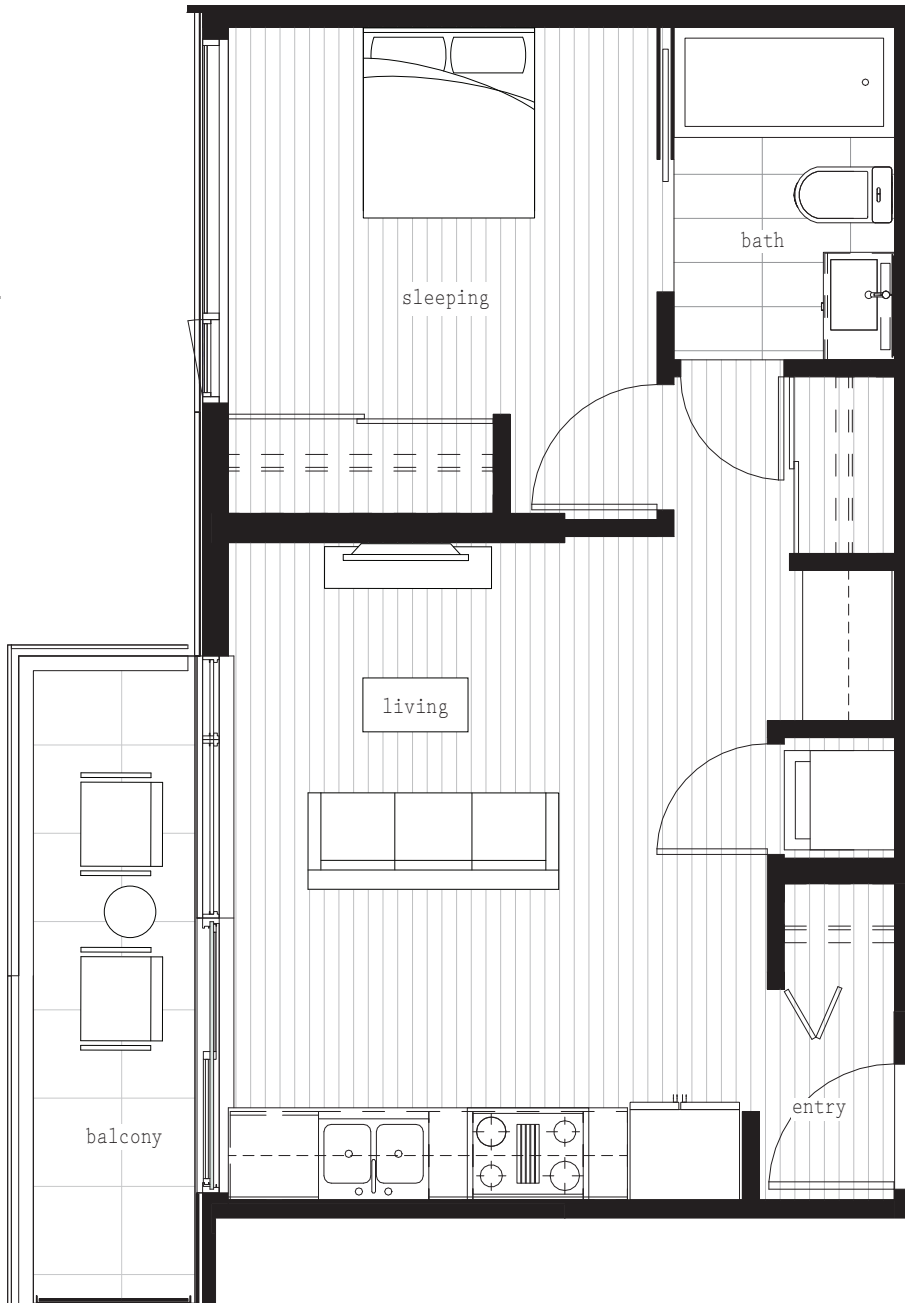

EVAN

2ND & SCOTIA

C

1 bedroom

interior: 440 sq. ft.
exterior: 53 sq. ft.

rentevan.com