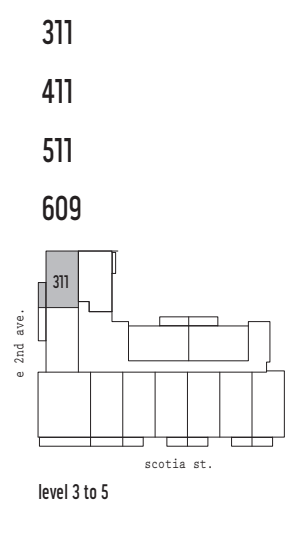

EVAN

2ND & SCOTIA

C

1 bedroom

interior: 440 sq. ft.
exterior: 53 sq. ft.

rentevan.com